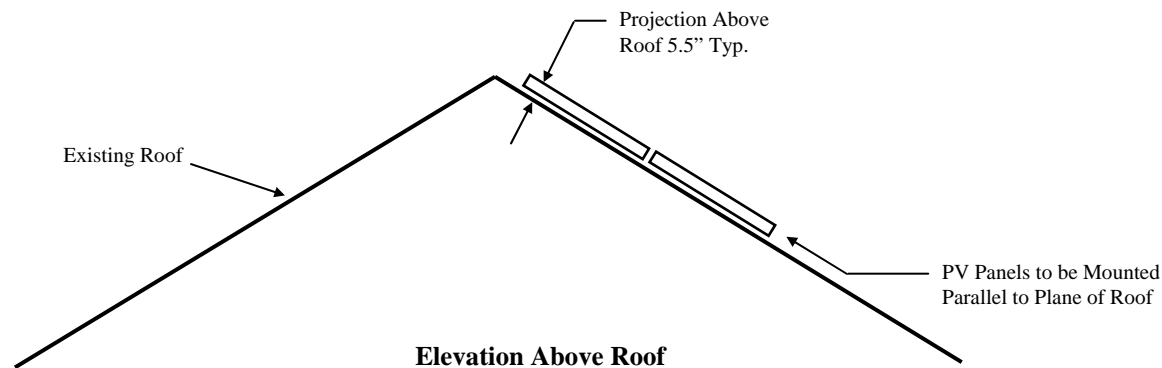

Mounting Detail

Elevation Above Roof

Scale: None

2444 Old Middlefield Way, Suite F
Mt. View, CA 94043
Tel 650-938-9574
Fax 650-938-9573
www.cobaltpower.com

Project		Robert Lyon Photovoltaic System	
Address		816 Santa Rita Ave. Los Altos, CA 94022	
Date	Feb 25, 2007	Site Plan	Rev 2
Sheet	4 of 4		Signed